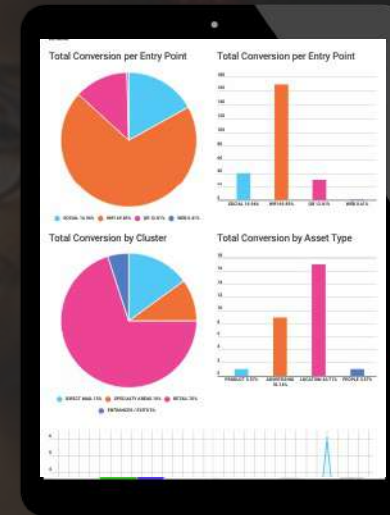

Transforming Objects

SCAN FOR MORE
PROGRAMS

CONVERSION INSIGHTS

- Top Locations
- Top Products

- Top Campaigns
- Unique Devices

- Acquisition
- Conversion

- Social Amplification
- Sustainability Score

- KPI Metrics
- ROI Insights

Business teams can track campaigns across events, micro locations, and sponsorships to view highest conversion, associated revenue, and best performing campaigns.

1-2-3 ONBOARDING

Map smart print & build conversion attribution