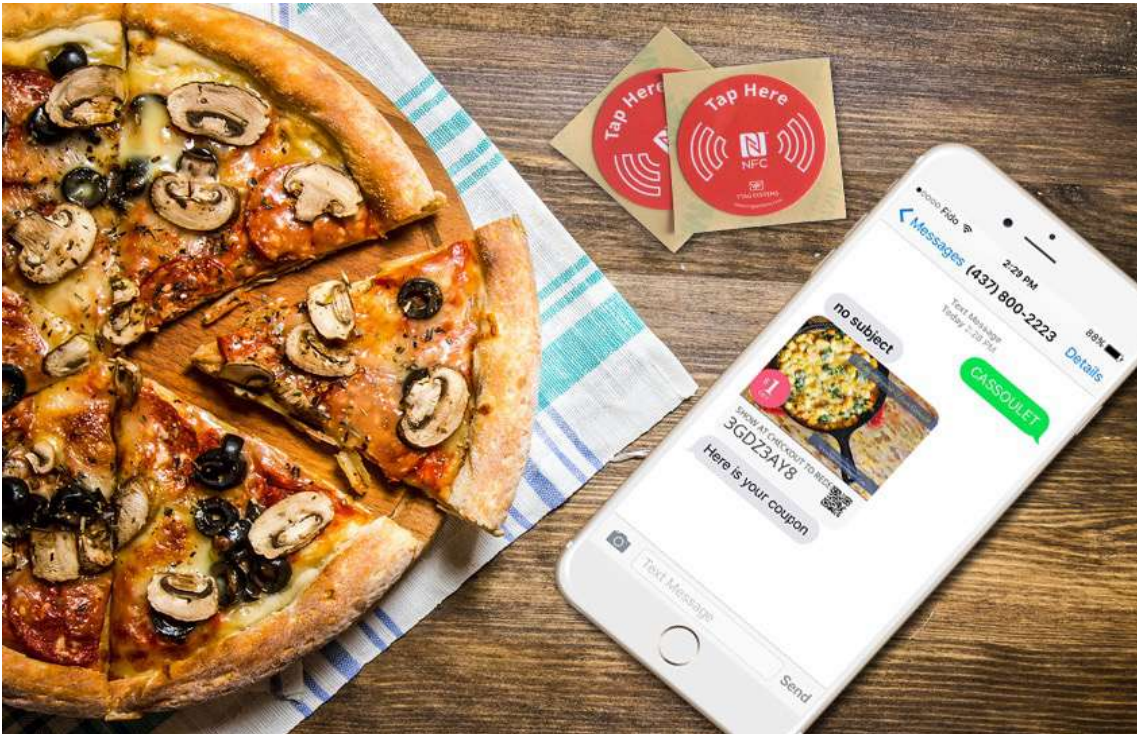

Tap 4 Service + Survey

Tap 4 Menu

Tap to Authenticate

Tap to Deliver

QSR

Tap to...

- Place an order
- Page waiter
- Chat bot
- Join loyalty
- Receive special offer
- View menu
- Watch video on nutrition
- Reward sustainability
- See nutritional facts
- View food photos
- Event signup
- Social post
- Feedback survey
- Suggestion box

GROCERY STORE

Tap to...

- Coupons available
- See map
- Add product to mobile cart
- View recipes
- Order at Deli
- Mobile checkout
- Join loyalty
- Learn new services offerings
- Chat with support
- Report activity
- Feedback survey
- Social gamification