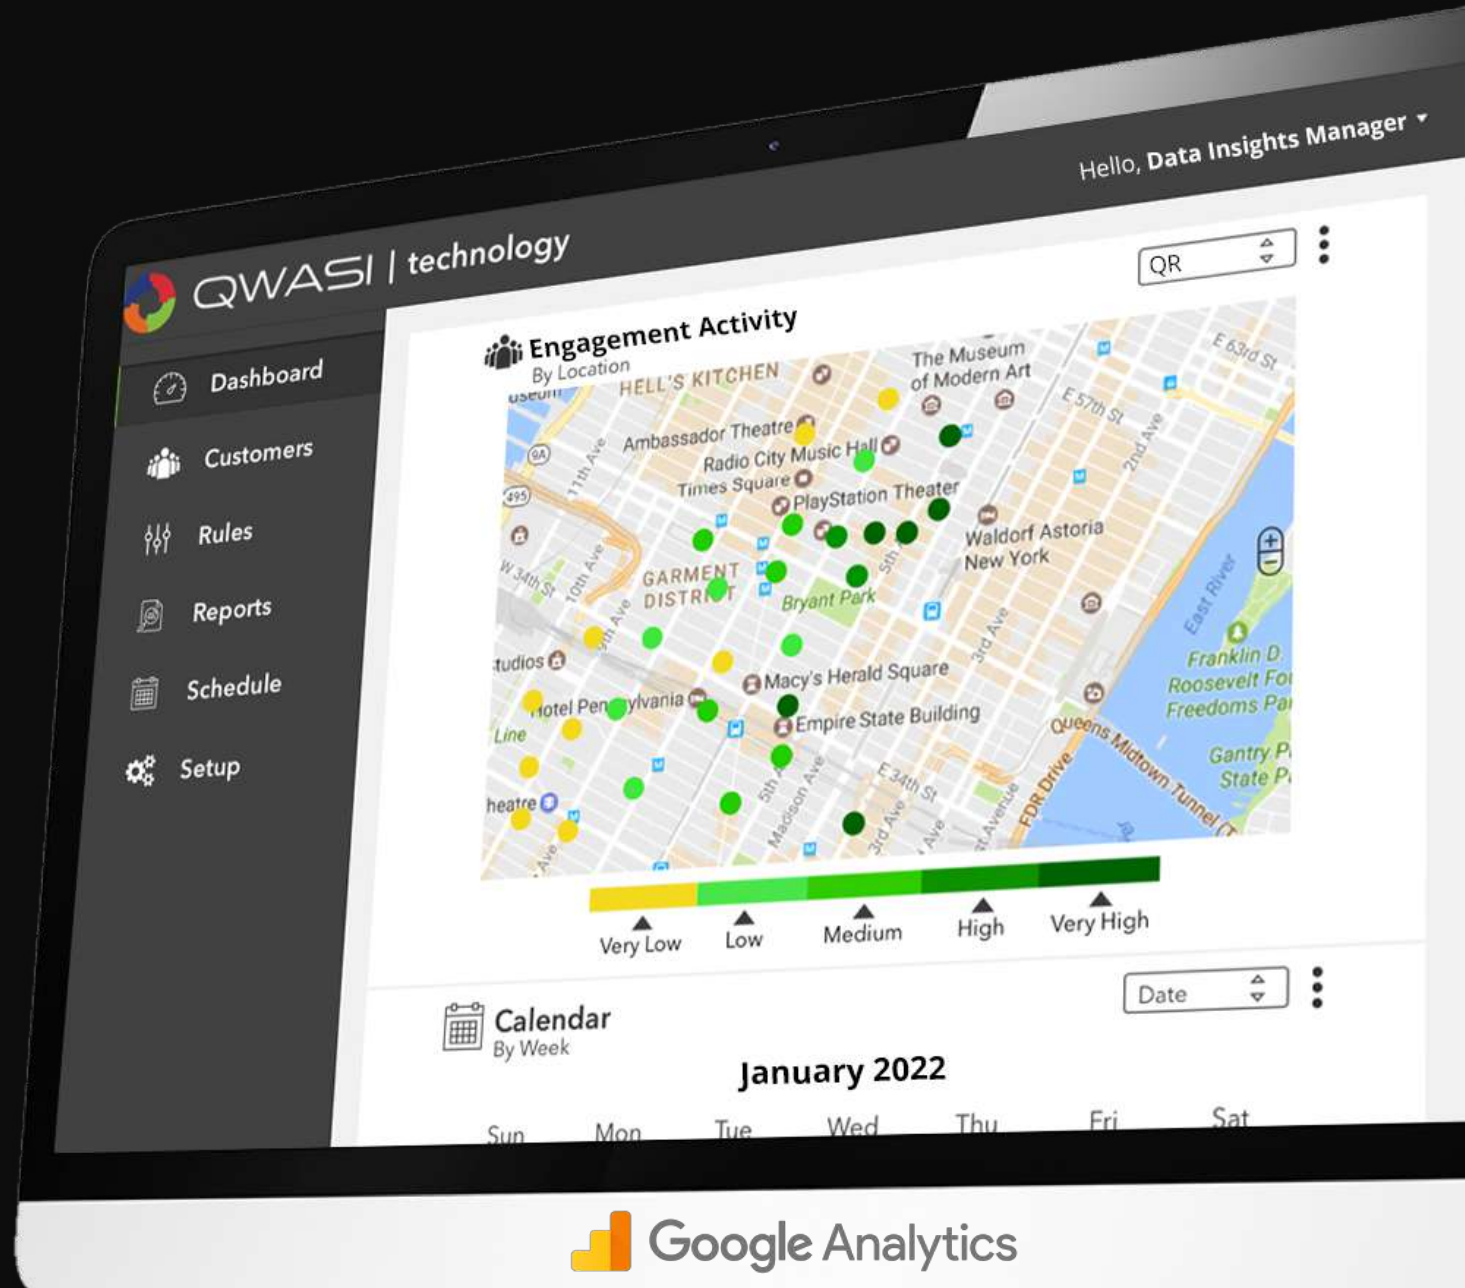

PRINT WITH PURPOSE

Authentication, Experience, Sustainability, Insights