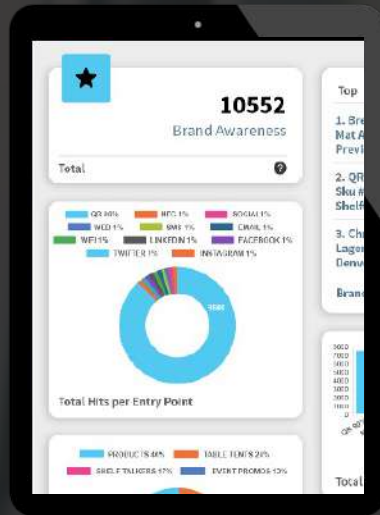

Transforming Objects

SCAN FOR MORE
PROGRAMS

CONVERSION INSIGHTS

- Top Locations
- Top Products

- Top Campaigns
- Unique Devices

- Acquisition
- Conversion

- Social Amplification
- Sustainability Score

- KPI Metrics
- ROI Insights

Business teams can track campaigns across events, micro locations, and sponsorships to view highest conversion, associated revenue, and best performing campaigns.

1-2-3 ONBOARDING

Map smart print & build conversion attribution