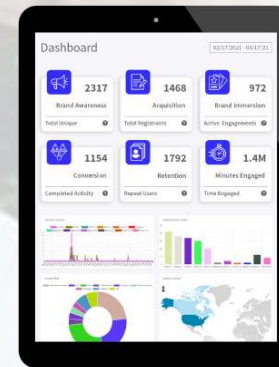

Deliver insights & iterate