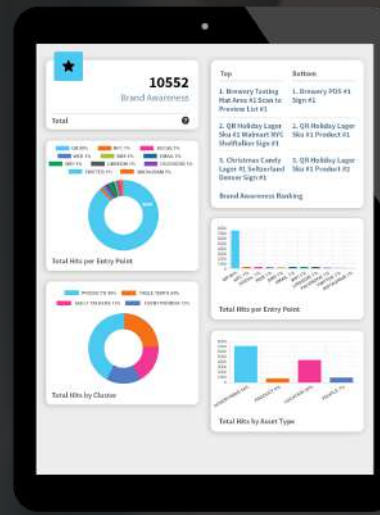

Transforming Objects

SCAN FOR MORE
PROGRAMS

CONVERSION INSIGHTS

- Top Locations
- Top Products

- Top Campaigns
- Unique Devices

- Acquisition
- Conversion

- Social Amplification
- Sustainability Score

- KPI Metrics
- ROI Insights

Business teams can track campaigns across events, micro locations, and sponsorships to view highest conversion, associated revenue, and best performing campaigns.

1-2-3 ONBOARDING

Map smart print & build conversion attribution